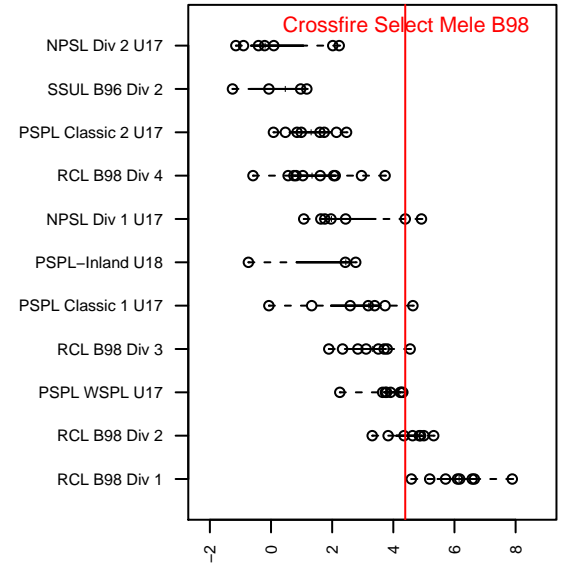

Crossfire Select Mele B98

Crossfire Select SC
Redmond, WA
B98 total strength=1689
attack=14.97 defense=31.66
fall league = NPSL Div 1 U17

alt names used:
Crossfire Select B98 Mele
Crossfire Select B98-Mele

Venues played:
2015 Crossfire Select BU17-18 Gold
2015 Summer Slam Platinum U16-18
2015 NPSL Division 1 U17
2015 Founders Cup B98

Crossfire Select Mele B98
Dots are actual minus expected GF (blue circles) and GA (red triangles).
Blue line is smoothed change in attack strength. Red is smoothed change in defense strength.

**attack and defense variance (black dot)
relative to other teams
and top 10 in region**

**attack and defense rating
relative to others at age
and all opponents in last 13 months**

Performance relative to 13 month average