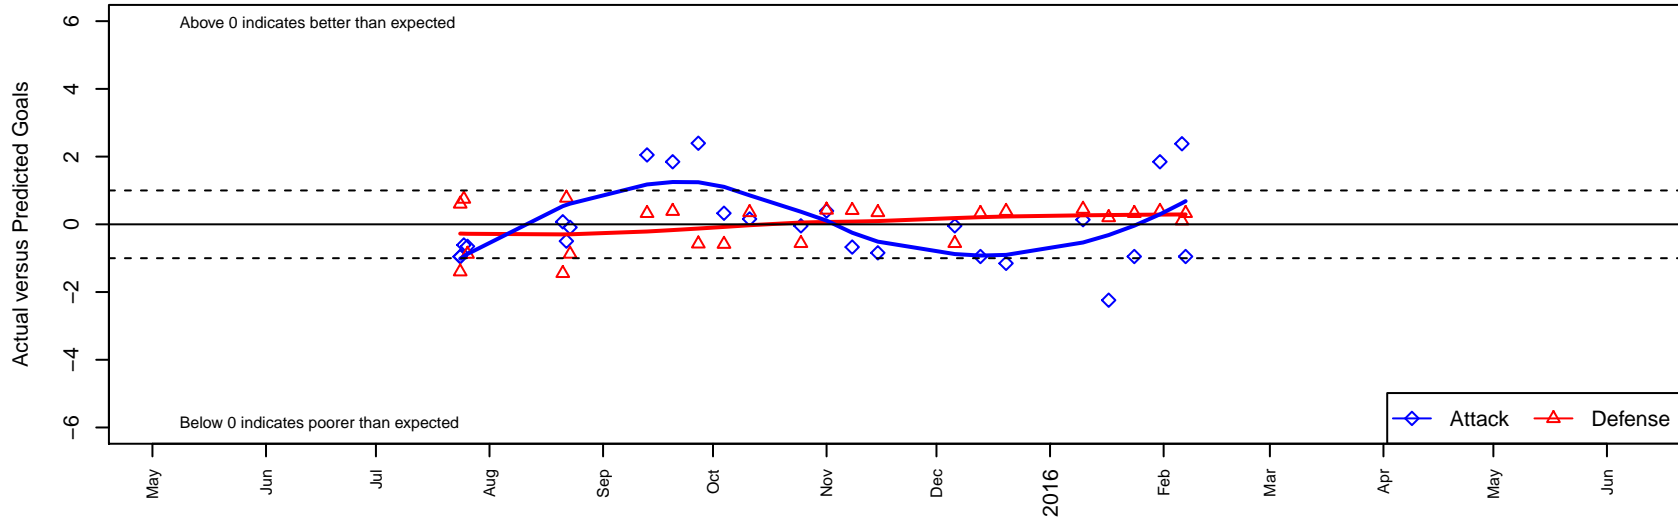

Crossfire Select Mele B98

Crossfire Select SC
Redmond, WA
B98 total strength=1689
attack=14.97 defense=31.66
fall league = NPSL Div 1 U17

alt names used:
Crossfire Select B98 Mele
Crossfire Select B98-Mele

Venues played:
2015 Crossfire Select BU17-18 Gold
2015 Summer Slam Platinum U16-18
2015 NPSL Division 1 U17
2015 Founders Cup B98

Crossfire Select Mele B98
Dots are actual minus expected GF (blue circles) and GA (red triangles).
Blue line is smoothed change in attack strength. Red is smoothed change in defense strength.

**attack and defense variance (black dot)
relative to other teams
and top 10 in region**

**attack and defense rating
relative to others at age
and all opponents in last 13 months**

Performance relative to 13 month average