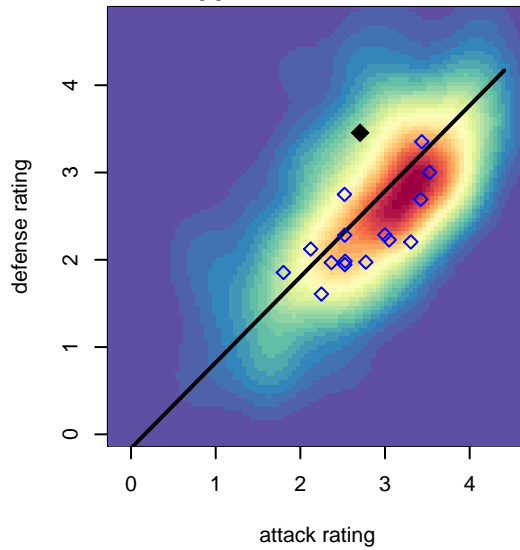

Crossfire Select Mele B98

Crossfire Select SC
Redmond, WA
B98 total strength=1689
attack=14.97 defense=31.66
fall league = NPSL Div 1 U17

alt names used:
Crossfire Select B98 Mele
Crossfire Select B98-Mele

Venues played:
2015 Crossfire Select BU17-18 Gold
2015 Summer Slam Platinum U16-18
2015 NPSL Division 1 U17
2015 Founders Cup B98

Crossfire Select Mele B98
Dots are actual minus expected GF (blue circles) and GA (red triangles).
Blue line is smoothed change in attack strength. Red is smoothed change in defense strength.

**attack and defense variance (black dot)
relative to other teams
and top 10 in region**

**attack and defense rating
relative to others at age
and all opponents in last 13 months**

Performance relative to 13 month average