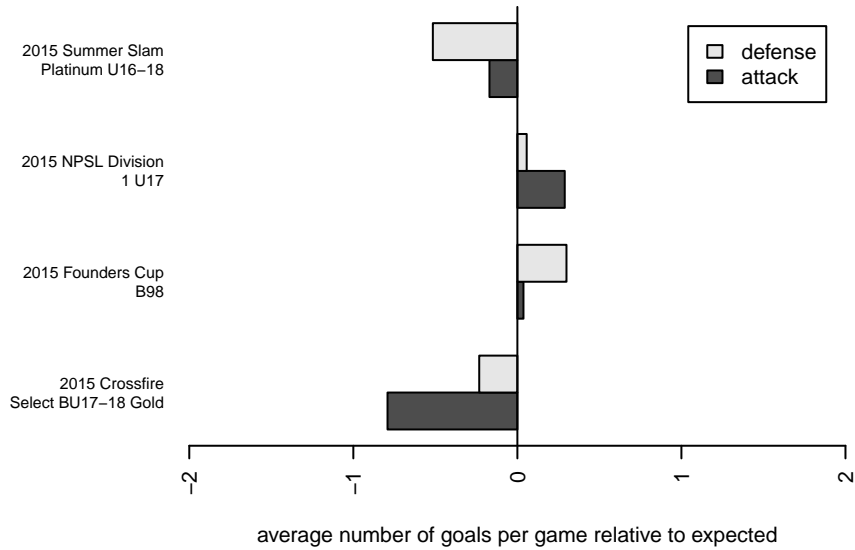

Crossfire Select Mele B98

Crossfire Select SC
Redmond, WA
B98 total strength=1689
attack=14.97 defense=31.66
fall league = NPSL Div 1 U17

alt names used:
Crossfire Select B98 Mele
Crossfire Select B98-Mele

Venues played:
2015 Crossfire Select BU17-18 Gold
2015 Summer Slam Platinum U16-18
2015 NPSL Division 1 U17
2015 Founders Cup B98

Crossfire Select Mele B98
Dots are actual minus expected GF (blue circles) and GA (red triangles).
Blue line is smoothed change in attack strength. Red is smoothed change in defense strength.

**attack and defense variance (black dot)
relative to other teams
and top 10 in region**

**attack and defense rating
relative to others at age
and all opponents in last 13 months**

Performance relative to 13 month average